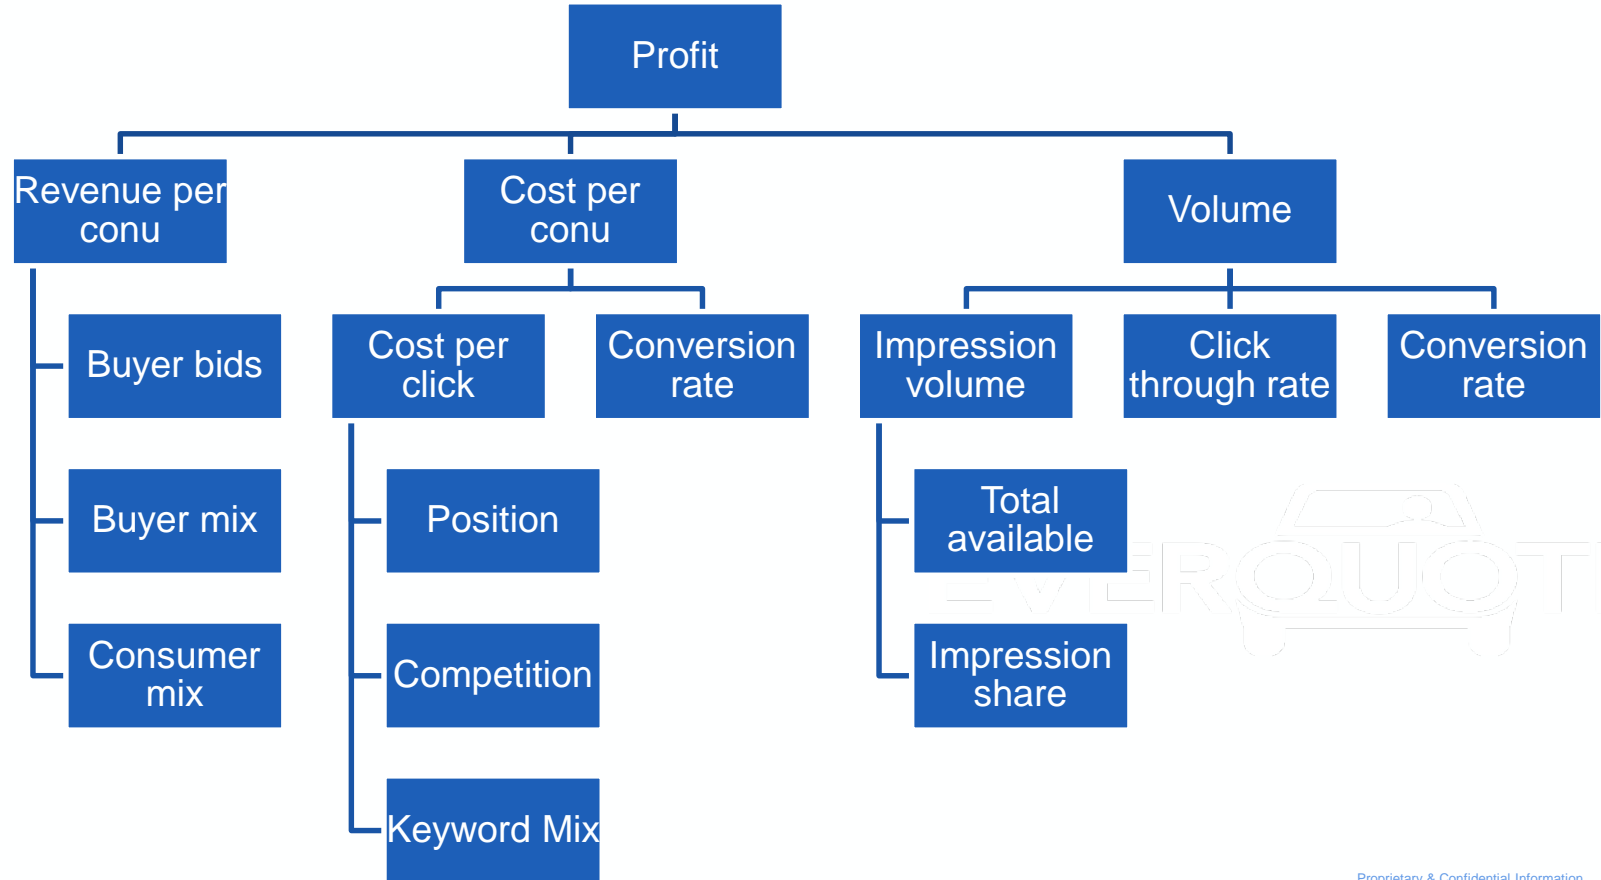

Example – Issue Diagnosis in SEM