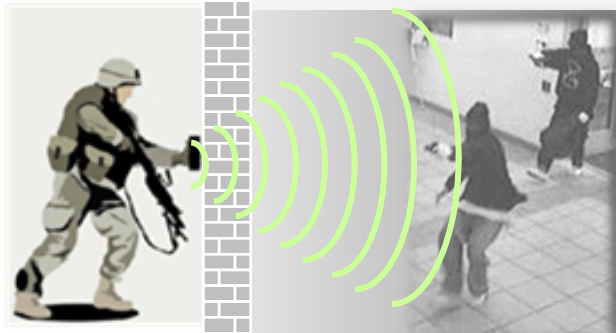

communications

CyTerra

Remote Casualty Assessment & Location

RANGE-R™

Through The Wall Sensor

The Urban Challenge

communications

CyTerra

- ***Lack of situational awareness in urban environments***
- ***Inability to locate concealed or incapacitated people behind walls***
- ***Risk to civilians, hostages, property and responders due to inadequate information***

Doppler Radar technology designed to detect and measure the distance to moving and near-stationary personnel through walls

Doppler RADAR senses movement through walls
Identifies targets as Mover or Breather

- Against Wall operation
- Range Detection
- Simple Target Display

- High PoD/Low FAR
- Easy to Operate
- Compact and Light Weight
- Operator Motion Rejection
- Works through common building materials

RANGE-R Technical Specifications