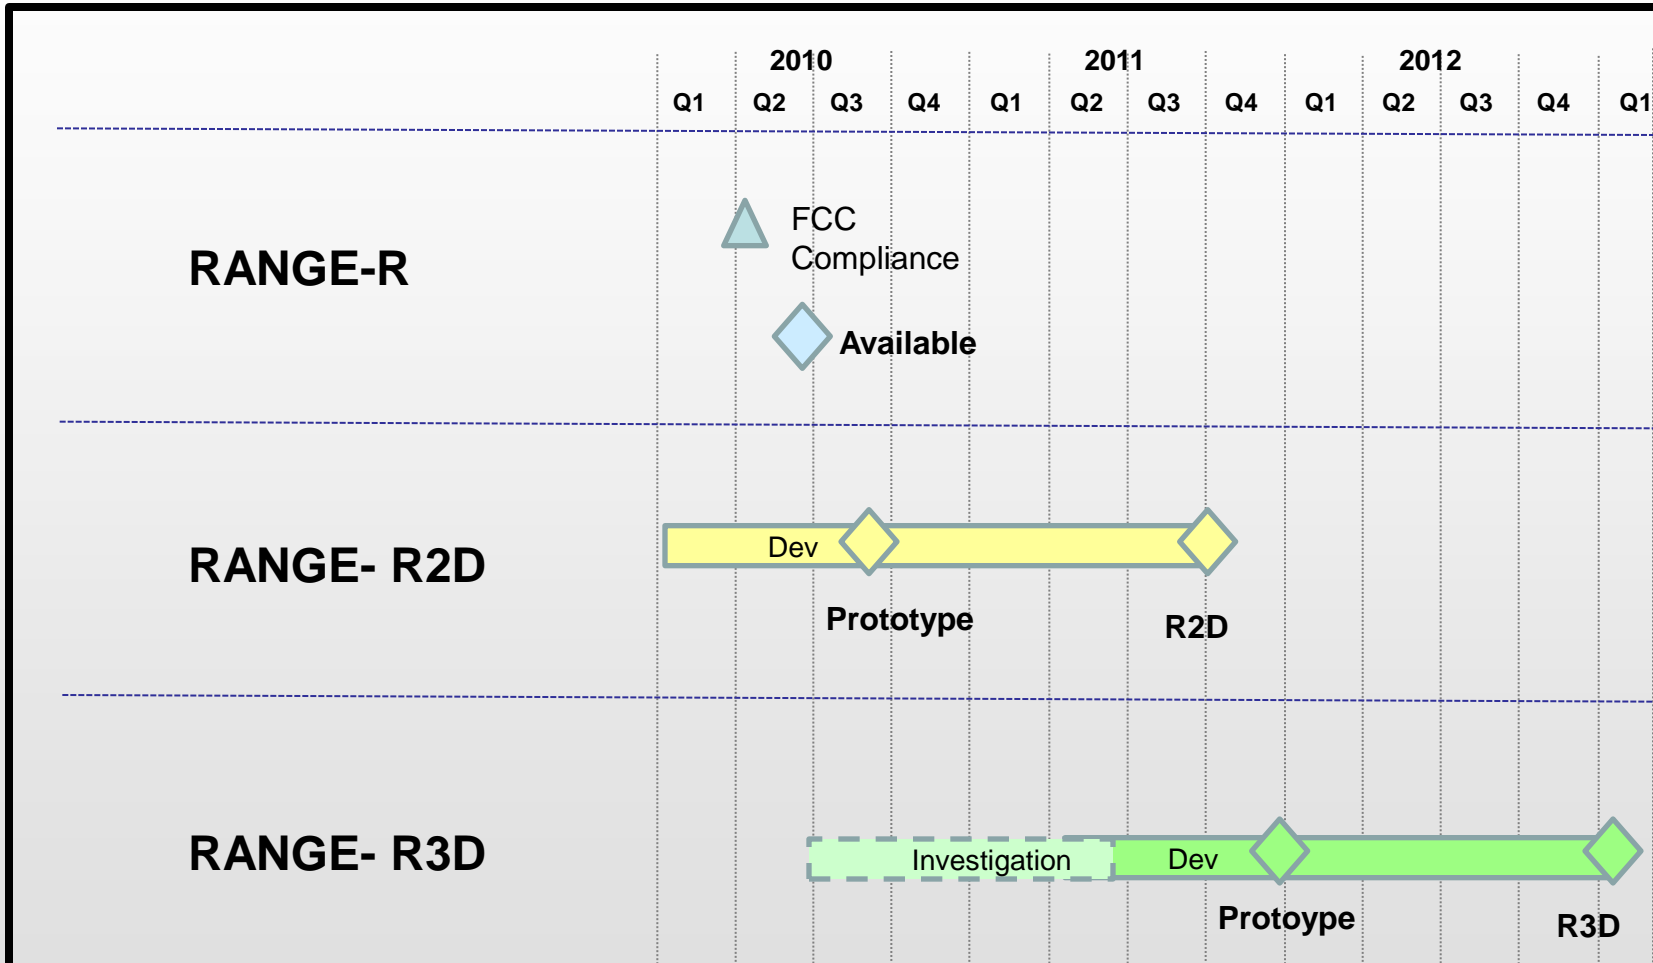

- Against Wall operation
- Range Detection
- Simple Target Display

- High PoD/Low FAR
- Easy to Operate
- Compact and Light Weight
- Operator Motion Rejection
- Works through common building materials

RANGE-R Technical Specifications

Improves situational awareness

Emergency Response, Search and Rescue, Fire

communications

CyTerra

- *Survivor Search*
- *Rescue Operations*
- *Clear Buildings*
- *Isolate Threats*

Rapidly identifies occupied/empty buildings

RANGE-R Product Roadmap

communications

CyTerra

- ***RANGE-R provides ability to locate people inside buildings***
 - *Moving*
 - *Breathing only*
- ***Lightweight, handheld, easy to operate***
- ***Developed for US military – now offered for commercial use***
- ***FCC Certified***