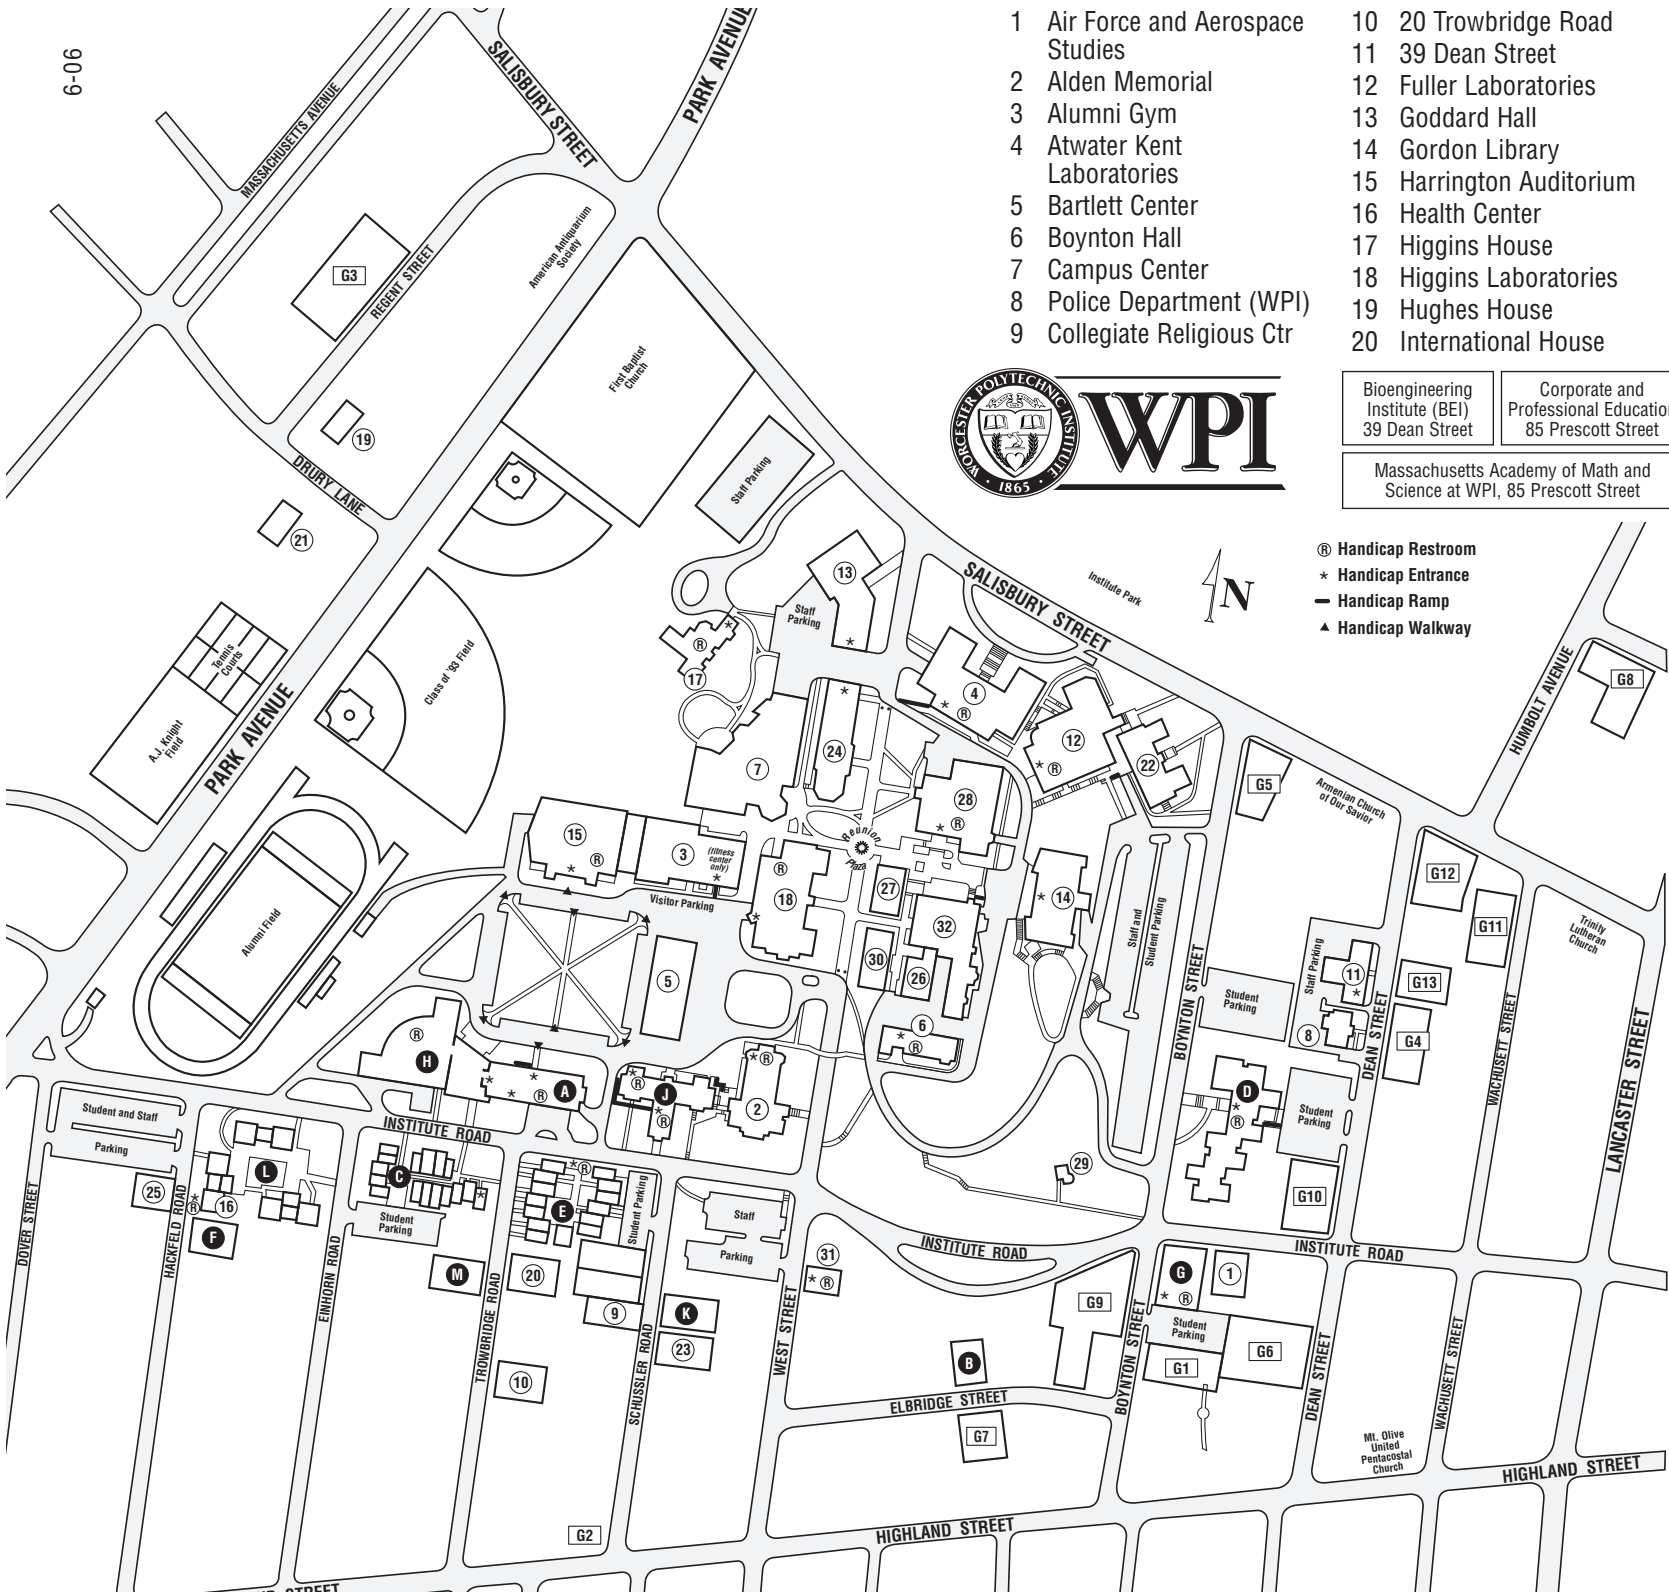

- 1 Air Force and Aerospace Studies
- 2 Alden Memorial
- 3 Alumni Gym
- 4 Atwater Kent Laboratories
- 5 Bartlett Center
- 6 Boynton Hall
- 7 Campus Center
- 8 Police Department (WPI)
- 9 Collegiate Religious Ctr

- 10 20 Trowbridge Road
- 11 39 Dean Street
- 12 Fuller Laboratories
- 13 Goddard Hall
- 14 Gordon Library
- 15 Harrington Auditorium
- 16 Health Center
- 17 Higgins House
- 18 Higgins Laboratories
- 19 Hughes House
- 20 International House

- 21 Jeppson House (One Drury Lane)
- 22 Kaven Hall
- 23 OASIS
- 24 Olin Hall
- 25 Plant Services
- 26 Power House
- 27 Project Center
- 28 Salisbury Laboratories
- 29 Skull Tomb
- 30 Stratton Hall
- 31 Student Development and Counseling Center
- 32 Washburn Shops and Stoddard Laboratories

Bioengineering Institute (BEI) 39 Dean Street	Corporate and Professional Education 85 Prescott Street
Massachusetts Academy of Math and Science at WPI, 85 Prescott Street	

- Ⓡ Handicap Restroom
- * Handicap Entrance
- Handicap Ramp
- ▲ Handicap Walkway