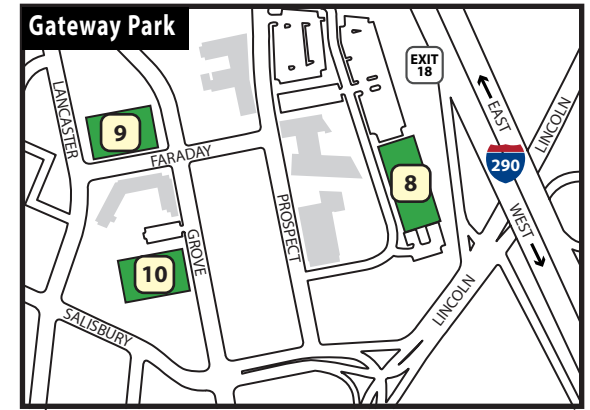

COMMENCEMENT PARKING MAP

PARKING AREAS

GUEST PARKING

- 1 Park Ave Garage
- 2 Boynton Street Lot
- 3 Hackfeld Street Lot*
- 4 Dean Street Lot*
- 8 Gateway Garage*
- 9 Lancaster Lot*
- 10 Worcester Area Mission Society*
- 12 First Baptist Church
- 13 American Antiquarian Society
- 15 WPI Townhouses

HANDICAP PARKING

- 5 West Street Lot*
- 6 Einhorn Road Lot
- 7 Daniels Hall Lot

BUILDINGS

A Alden Memorial	H Gordon Library
B Bartlett Center	I Harrington Auditorium
C Morgan/Daniels Hall	J Higgins House
D East Hall	K Rubin Campus Center
E First Baptist Church	L Sports & Rec Center
F The Innovation Studio	N Unity Hall
G Founders Hall	

* Shuttles run every 20 minutes (approximately)

No Vehicle Access