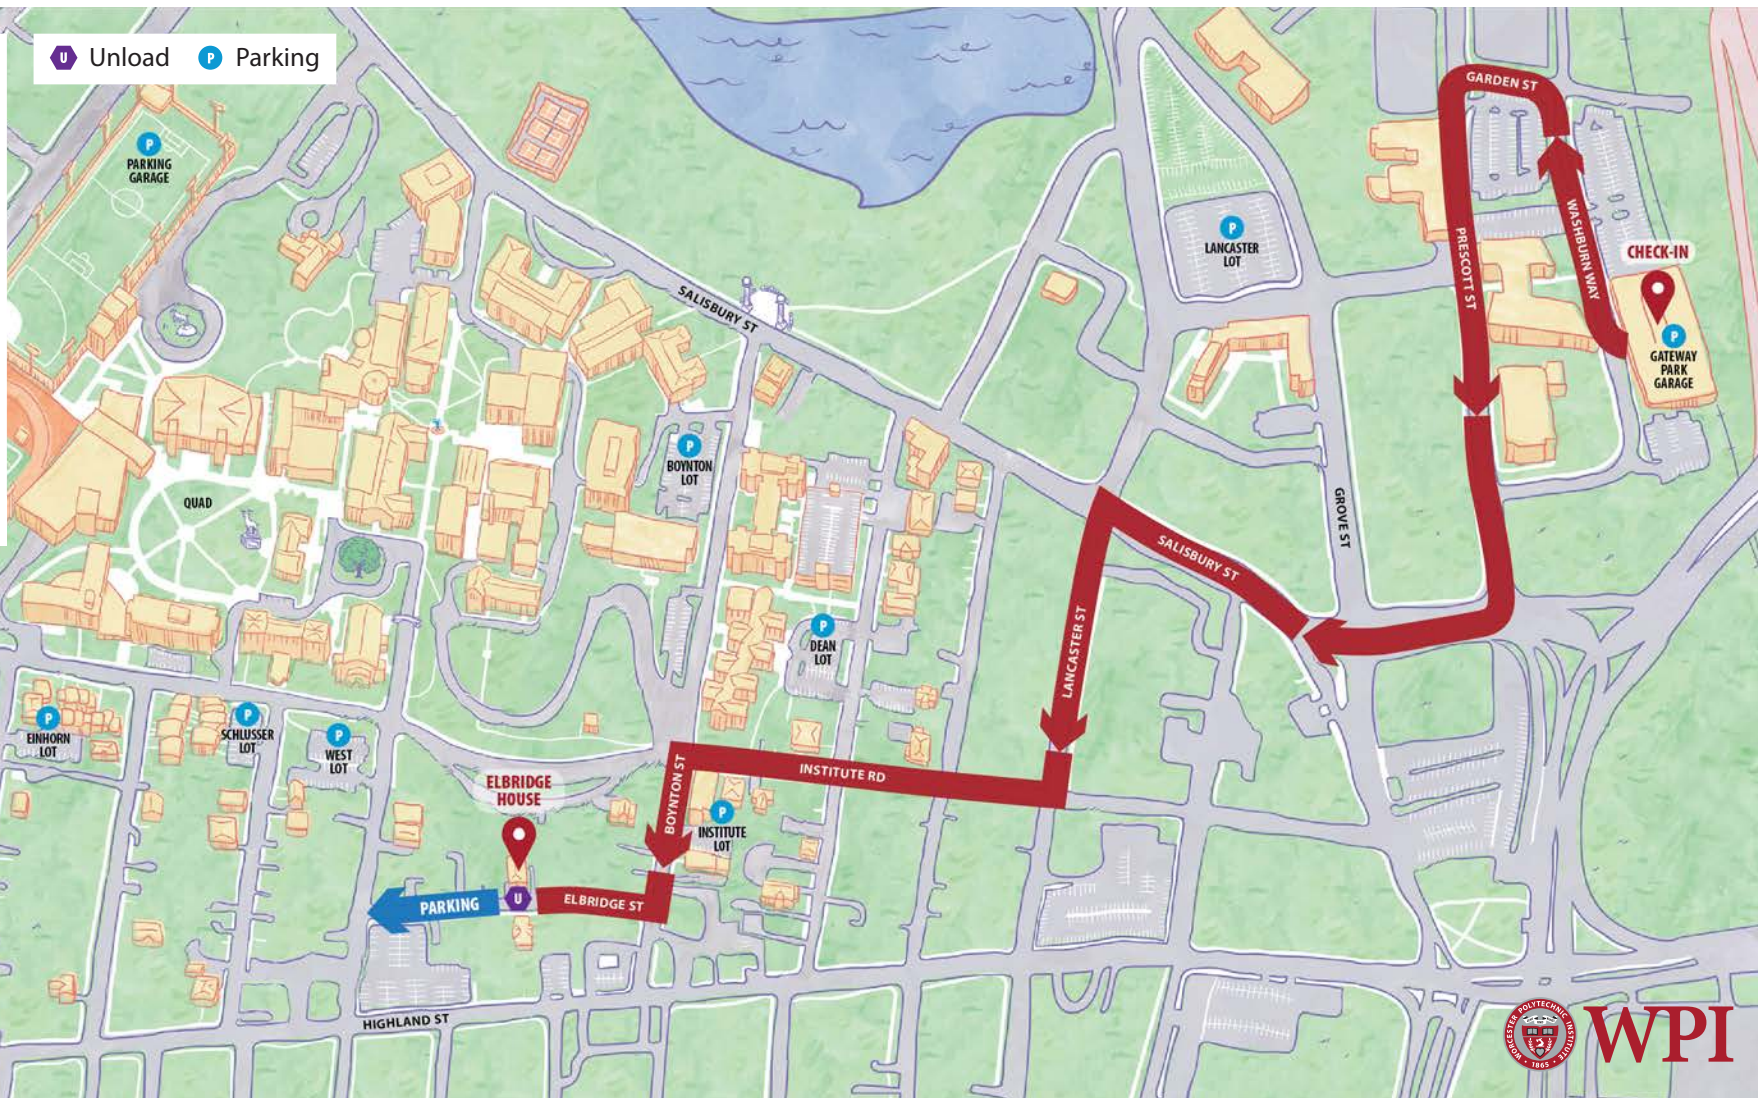

U Unload P Parking

To Gateway Park Garage

TO KEY COLLECTION AT GATEWAY

1. Coming from highway I-290, turn west onto **Salisbury St.**
2. Turn right onto **Prescott St.**
3. Turn right onto **Garden St.**
4. Turn right onto **Washburn Way**
5. Turn left into Gateway Park Garage
6. Follow all instructions by staff for travel within parking structure / lot
7. Once you receive your key, follow the directions to your building

TO ELBRIDGE HOUSES FROM KEY COLLECTION AT GATEWAY

1. Exit Gateway lot and turn right on **Washburn Way**
2. Turn left onto **Garden St.**
3. Turn left onto **Prescott St.**
4. Turn right onto **Salisbury St.**
5. Turn left onto **Lancaster St.**
6. Turn right onto **Institute Rd.**
7. Turn left onto **Boynton St.**
8. Turn right onto **Elbridge St.**
9. Follow all instructions by staff for travel around the building
10. Unload in front of the building
11. Once you have unloaded your belongings, please relocate your vehicle to one of the WPI parking lots