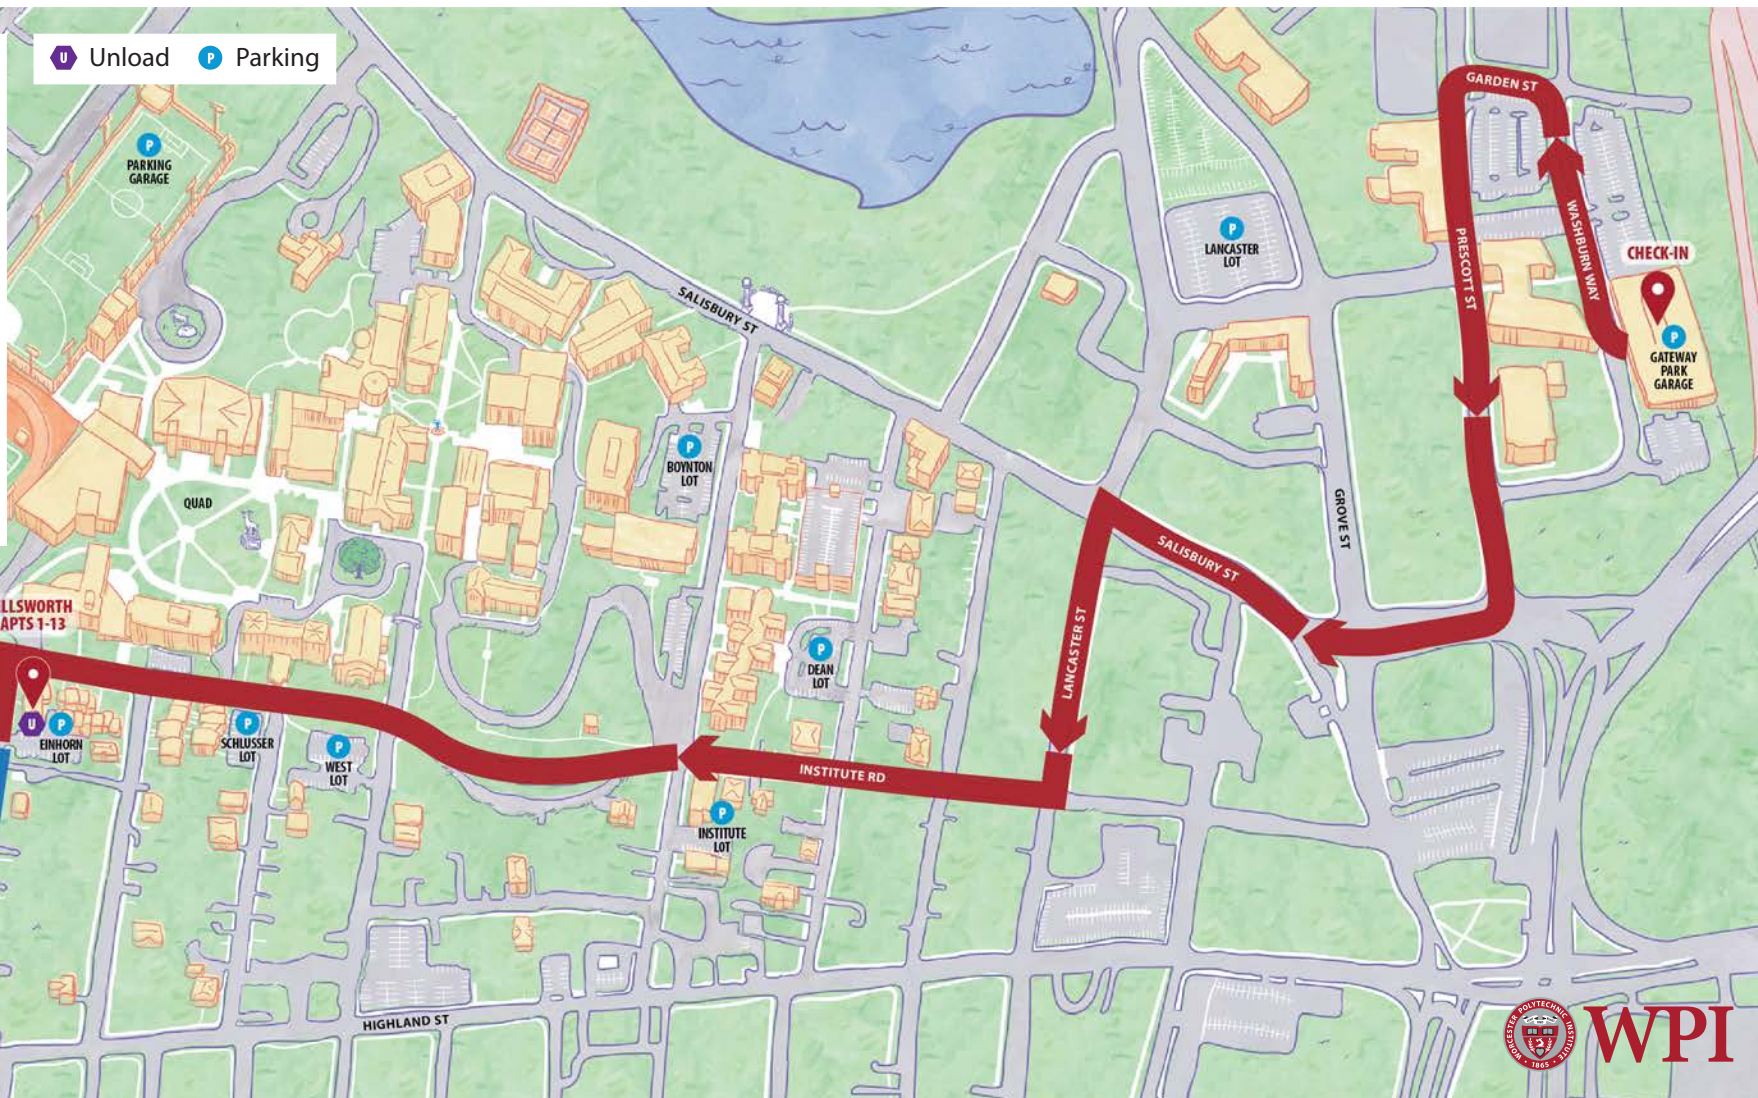

U Unload P Parking

To Gateway Park Garage

### TO KEY COLLECTION AT GATEWAY

1. Coming from highway I-290, turn west onto **Salisbury St.**
2. Turn *right* onto **Prescott St.**
3. Turn *right* onto **Garden St.**
4. Turn *right* onto **Washburn Way**
5. Turn *left* into Gateway Park Garage
6. Follow all instructions by staff for travel within parking structure / lot
7. Once you receive your key, follow the directions to your building

### TO ELLSWORTH APARTMENTS 1 - 13 FROM KEY COLLECTION AT GATEWAY

1. Exit Gateway lot and turn *right* on **Washburn Way**
2. Turn *left* onto **Garden St.**
3. Turn *left* onto **Prescott St.**
4. Turn *right* onto **Salisbury St.**
5. Turn *left* onto **Lancaster St.**
6. Turn *right* onto **Institute Rd.**
7. Turn *left* onto **Einhorn Rd.**
8. Turn *left* into Einhorn Parking Lot
9. Follow all instructions by staff for travel around the building / within the parking lot
10. Unload from the parking lot or the top of the building complex
11. Once you have unloaded your belongings, please relocate your vehicle to one of the WPI parking lots