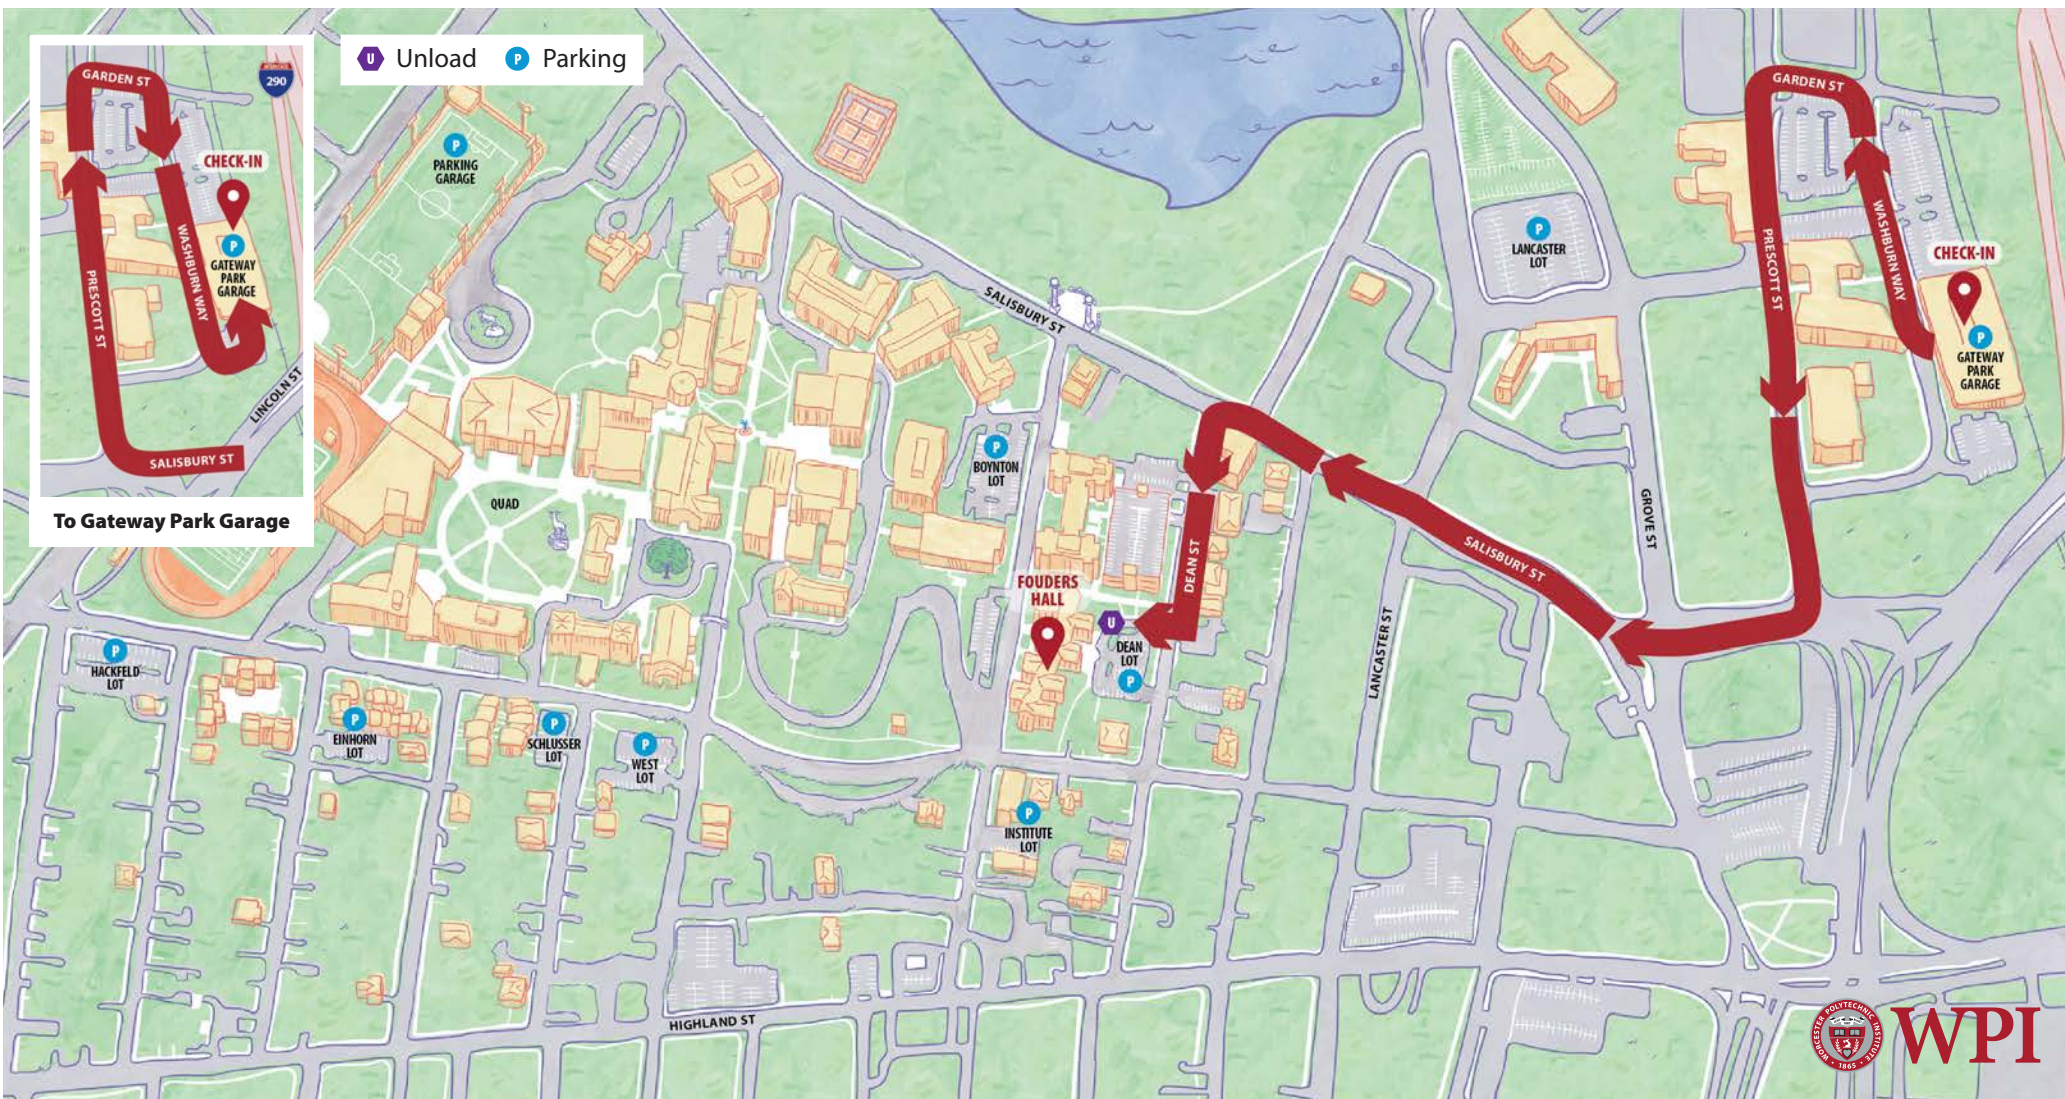

To Gateway Park Garage

U Unload P Parking

### TO KEY COLLECTION AT GATEWAY

1. Coming from highway I-290, turn west onto **Salisbury St.**
2. Turn right onto **Prescott St.**
3. Turn right onto **Garden St.**
4. Turn right onto **Washburn Way**
5. Turn left into Gateway Park Garage
6. Follow all instructions by staff for travel within parking structure / lot
7. Once you receive your key, follow the directions to your building

### TO FOUNDERS HALL FROM KEY COLLECTION AT GATEWAY

1. Exit Gateway lot and turn right on **Washburn Way**
2. Turn left onto **Garden St.**
3. Turn left onto **Prescott St.**
4. Turn right onto **Salisbury St.**
5. Turn left onto **Dean St.**
6. Turn right into Dean Parking Lot
7. Follow all instructions by staff for travel within parking lot
8. Unload belongings from within the parking lot
9. Once you have unloaded your belongings, please relocate your vehicle to one of the WPI parking lots