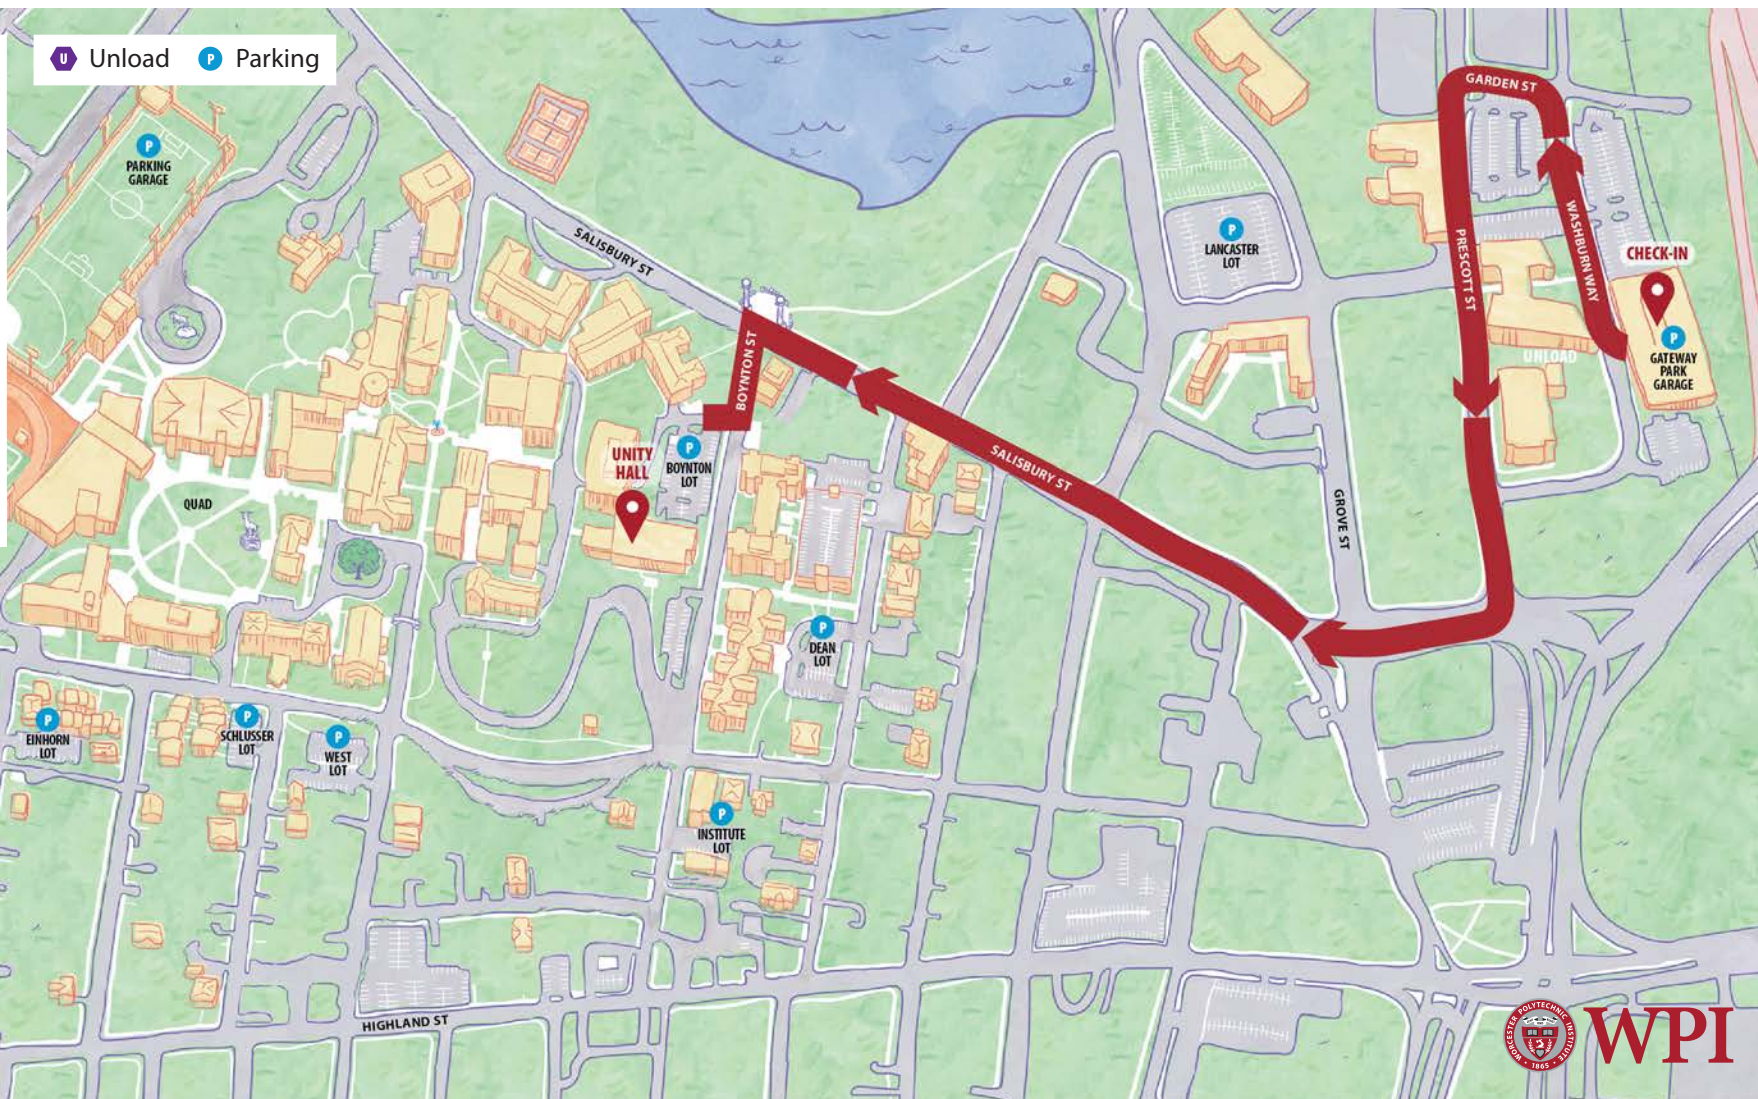

U Unload P Parking

To Gateway Park Garage

TO KEY COLLECTION AT GATEWAY

1. Coming from highway I-290, turn west onto **Salisbury St.**
2. Turn right onto **Prescott St.**
3. Turn right onto **Garden St.**
4. Turn right onto **Washburn Way**
5. Turn left into Gateway Park Garage
6. Follow all instructions by staff for travel within parking structure / lot
7. Once you receive your key, follow the directions to your building

TO UNITY HALL FROM KEY COLLECTION AT GATEWAY

1. Exit Gateway lot and turn right on **Washburn Way**
2. Turn left onto **Garden St.**
3. Turn left onto **Prescott St.**
4. Turn right onto **Salisbury St.**
5. Turn left onto **Boynton St.**
6. Turn right into Boynton Parking Lot – North
7. Park within lot for the duration of time you are inside Unity Hall clearing a hold from your account; you will drive to your Residence Hall after clearing your hold and picking up your key from East Hall (across the street)