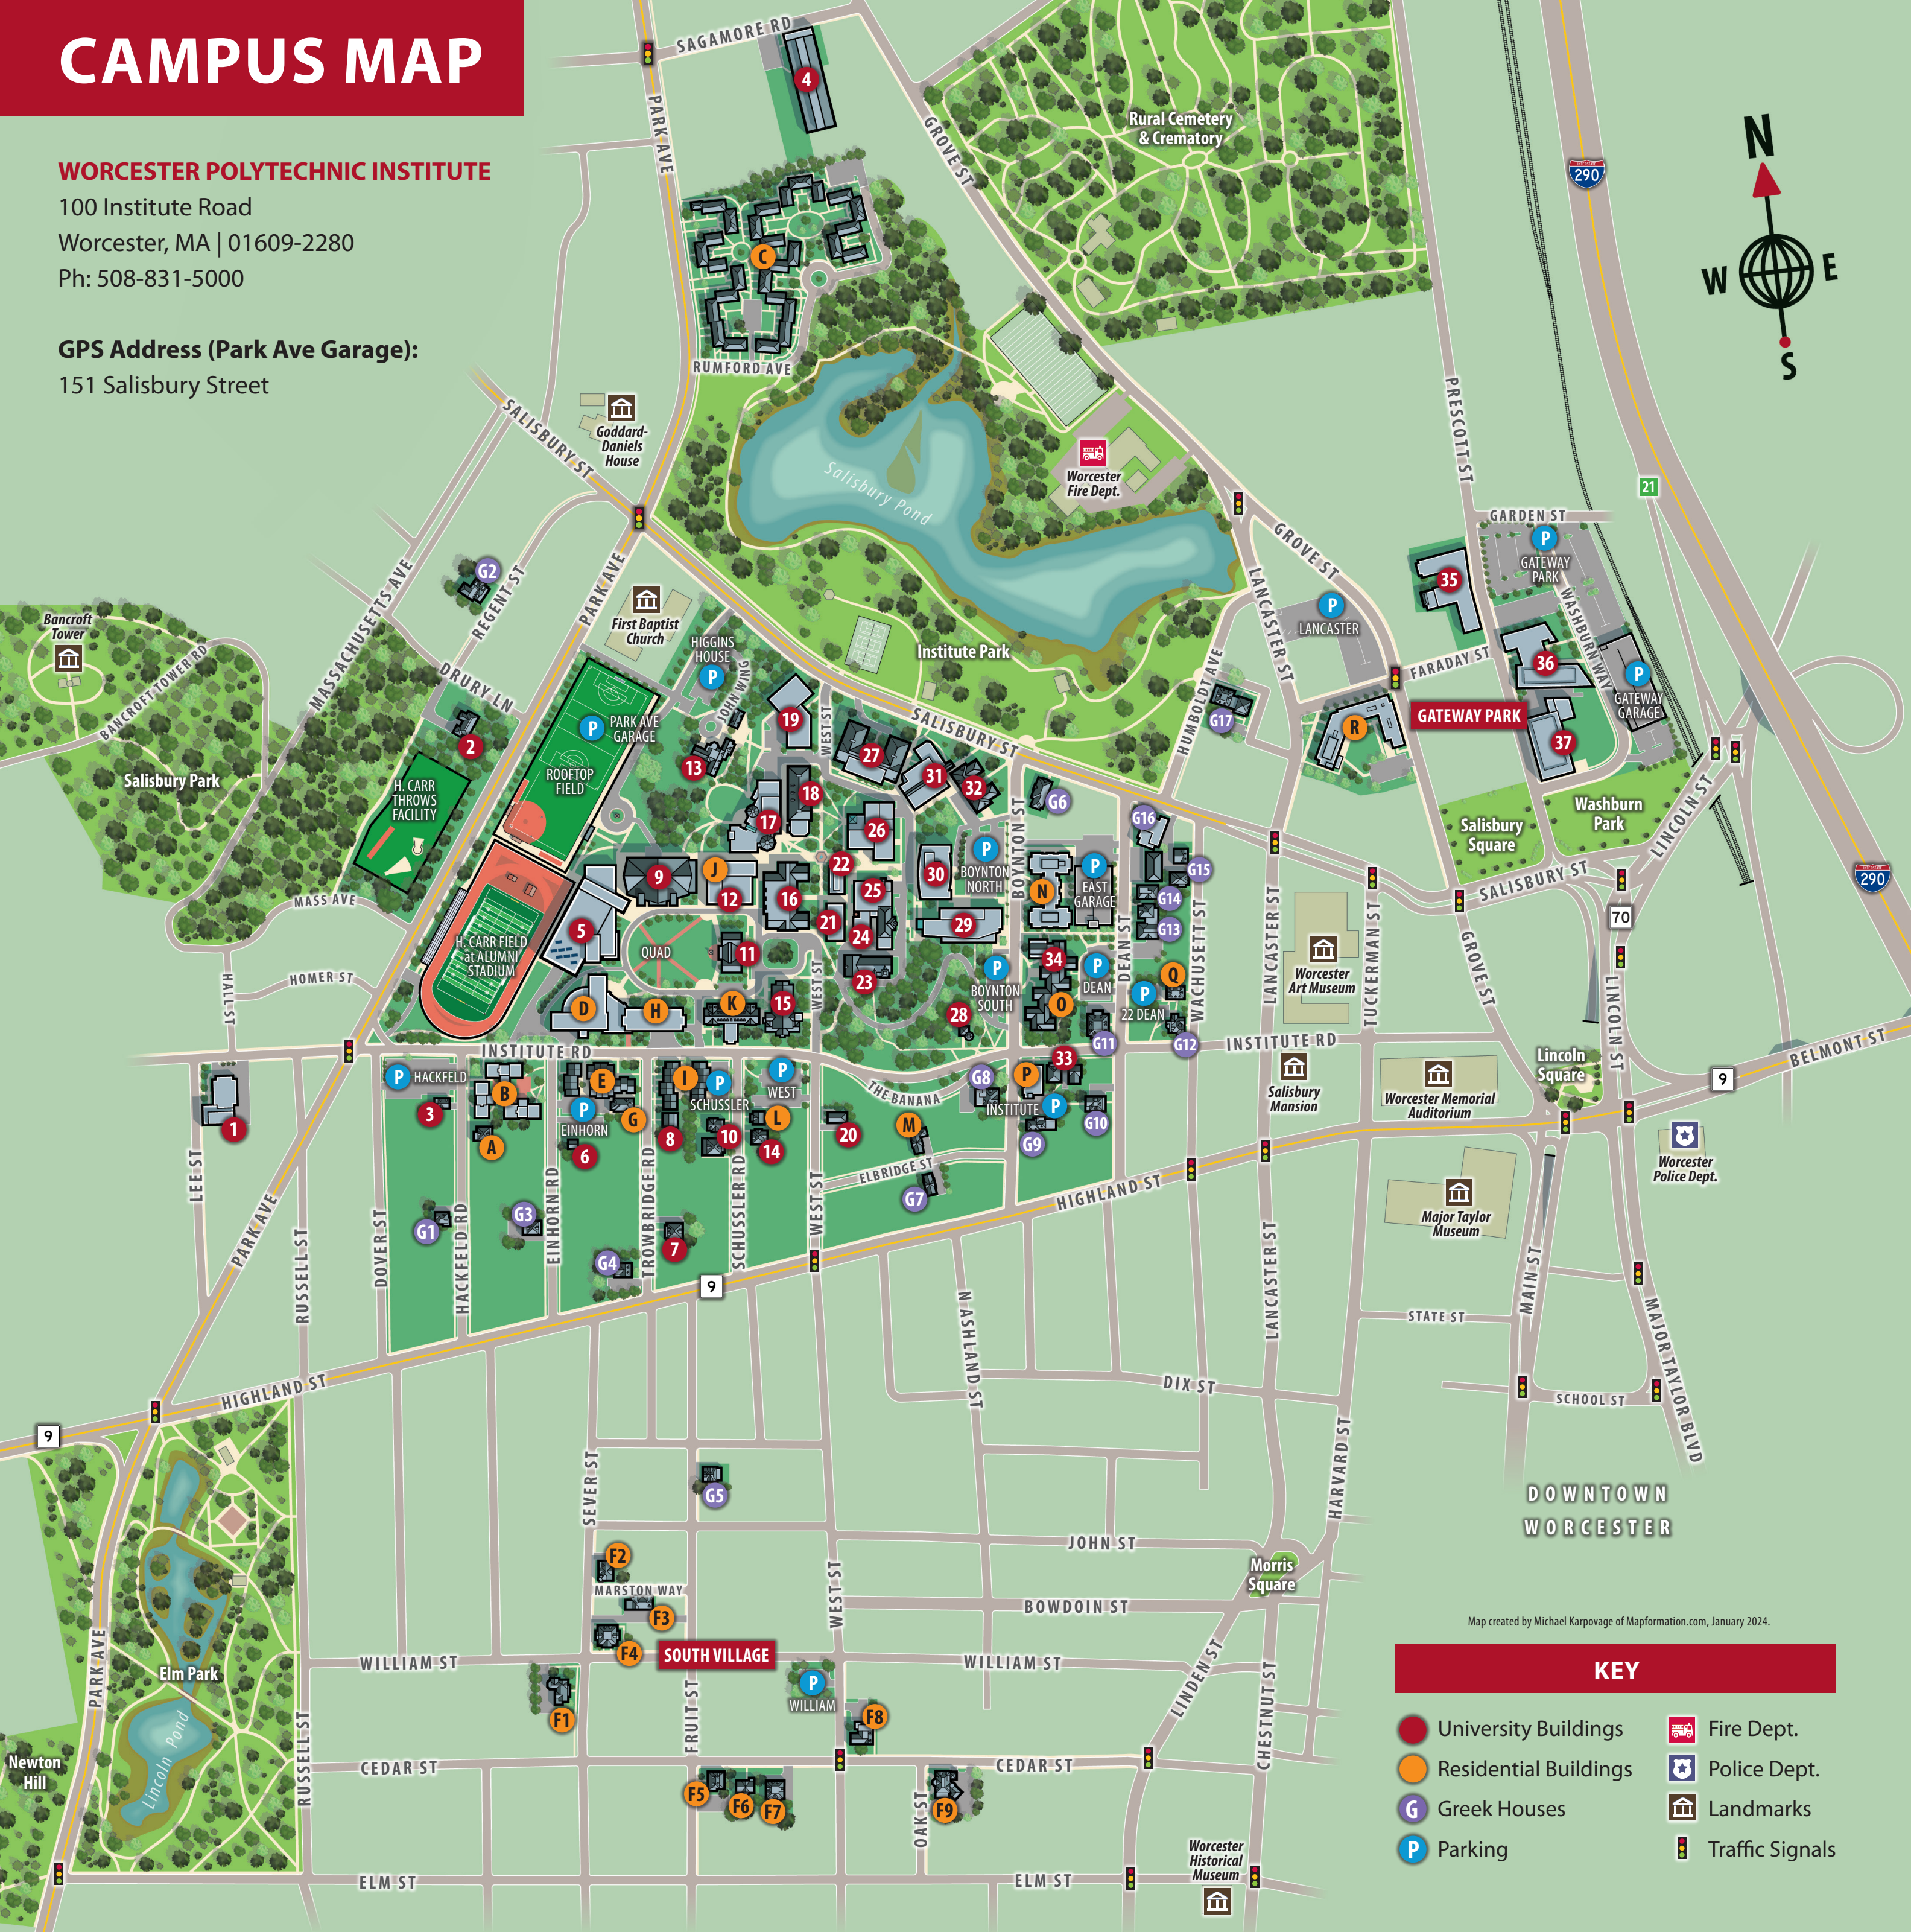

CAMPUS MAP

WORCESTER POLYTECHNIC INSTITUTE

100 Institute Road
Worcester, MA | 01609-2280
Ph: 508-831-5000

GPS Address (Park Ave Garage):

151 Salisbury Street

Worcester Polytechnic Institute

UNIVERSITY BUILDINGS

1	Facilities Department (37 Lee Street)	20	157 West Street
2	1 Drury Lane	21	Stratton Hall
3	27 Hackfeld Road	22	Project Center
4	15 Sagamore Road	23	Laurie A. Leshin Global Project Center
5	Sports & Recreation Center	24	Power House
6	16 Einhorn Road	25	Washburn Shops/Stoddard Laboratories
7	20 Trowbridge Road	26	Salisbury Laboratories
8	28 Trowbridge Road	27	Atwater Kent Laboratories
9	Harrington Auditorium	28	Skull Tomb
10	15-19 Schussler Road	29	Unity Hall
11	Bartlett Center	30	Gordon Library
12	Innovation Studio	31	Fuller Laboratories
13	Higgins House	32	Kaven Hall
14	20 Schussler Road	33	35/37 Institute Road
15	Alden Memorial	34	Campus Police
16	Higgins Laboratories	35	Gateway Park (85 Prescott Street)
17	Rubin Campus Center	36	Gateway Park I (60 Prescott Street)
18	Olin Hall	37	Gateway Park II (50 Prescott Street)
19	Goddard Hall		

RESIDENTIAL BUILDINGS

A	Hackfeld House	F9	Oak House
B	Stoddard Complex	G	Trowbridge House
C	WPI Townhouses	H	Daniels Hall
D	Morgan Hall	I	Fuller Apartments
E	Ellsworth Apartments	J	Messenger Hall
F1	Sever House	K	Sanford Riley Hall
F2	Marston House A	L	Schussler House
F3	Marston House B	M	Elbridge House
F4	William House	N	East Hall
F5	Fruit House	O	Founders Hall
F6	Cedar House B	P	Institute Hall
F7	Cedar House A	Q	Wachusett House
F8	West House	R	Faraday Hall

GREEK HOUSES

G1	Alpha Xi Delta	G9	Alpha Chi Rho
G2	Alpha Tau Omega	G10	Phi Sigma Kappa
G3	Alpha Phi	G11	Sigma Pi
G4	Alpha Gamma Delta	G12	Phi Kappa Theta
G5	Beta Theta Pi	G13	Lambda Chi Alpha
G6	Phi Gamma Delta	G14	Zeta Psi
G7	Phi Sigma Sigma	G15	Tau Kappa Epsilon
G8	Sigma Phi Epsilon	G16	Theta Chi
		G17	Sigma Alpha Epsilon

KEY

- University Buildings
- Residential Buildings
- G Greek Houses
- P Parking
- 🚒 Fire Dept.
- 👮 Police Dept.
- 🏠 Landmarks
- 🚦 Traffic Signals

Scan QR code or visit wpi.edu/+directory for directory of offices and departments.

Scan QR code or visit maps.wpi.edu for interactive map.