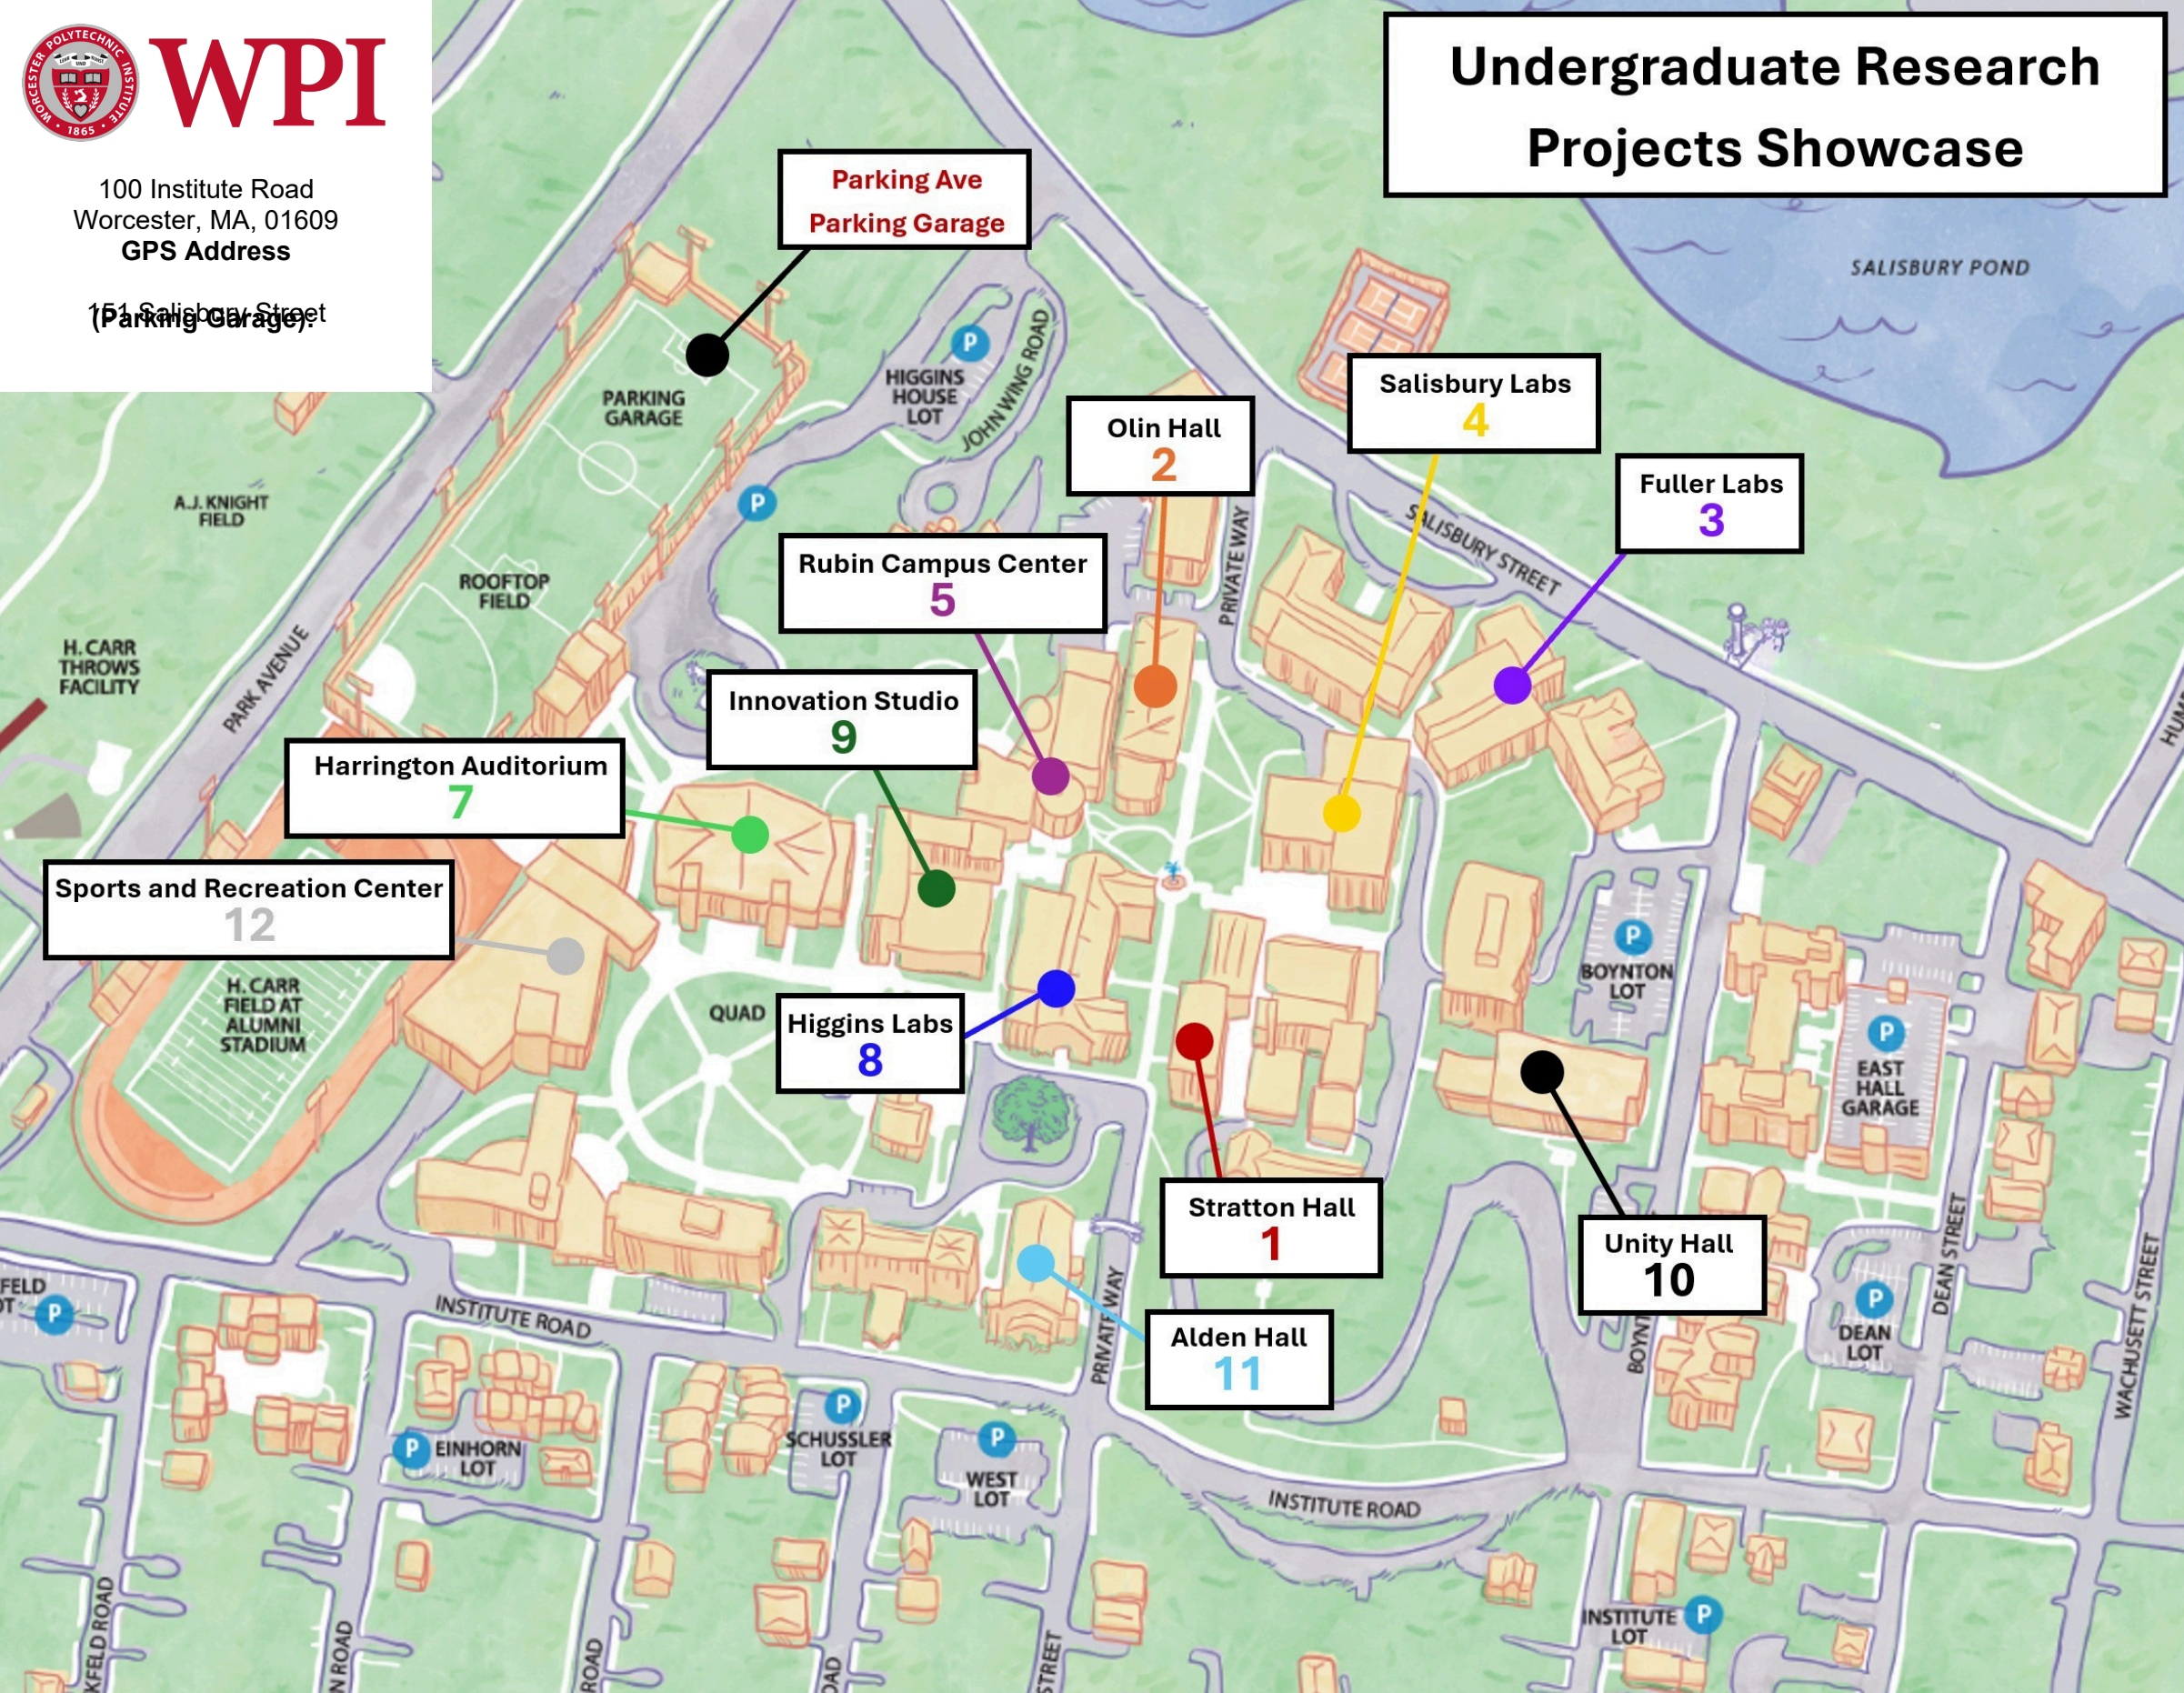

Projects Showcase

[A celebration of all senior students' research, design, and creative theses]

Department/Program Location (See Building Map Below)

Department Name	Building # on Map	Location and Room Number
Aerospace Engineering	8	Higgins Labs - 218
Biology & Biotechnology	5	Rubin Campus Center - Odeum (Third Floor)
Bioinformatics & Computational Biology	5	Rubin Campus Center - Odeum (Third Floor)
Biomedical Engineering	4	Salisbury Labs - (First and Third Floor)
The Business School	10	Unity Hall - 420 & 405
Chemical Engineering	11	Alden Memorial
Chemistry and Biochemistry	5	Rubin Campus Center - Odeum (Third Floor)
Civil, Environmental, & Architectural Engineering	7	Harrington Auditorium
Computer Science	9	Innovation Studio - Second Floor
Data Science	10	Unity Hall - 400 & 500
Electrical & Computer Engineering	11	Alden Memorial
Humanities & Arts	10	Unity Hall - 520
Interactive Media & Game Development	3	Fuller Labs - Upper Perrault Hall
Mathematical Sciences	1	Stratton Hall - Second Floor
Mechanical & Materials Engineering	7	Harrington Auditorium
Physics	2	Olin Hall - Second Floor
Robotics Engineering	12	Sports and Recreation Center - Second Floor
Social Science & Policy Studies	4	Salisbury Labs - Fourth Floor

WPI

100 Institute Road
Worcester, MA, 01609
GPS Address

(Parking Garage)

Undergraduate Research Projects Showcase

**Parking Ave
Parking Garage**

**Olin Hall
2**

**Salisbury Labs
4**

**Fuller Labs
3**

**Rubin Campus Center
5**

**Innovation Studio
9**

**Harrington Auditorium
7**

**Sports and Recreation Center
12**

**Higgins Labs
8**

**Stratton Hall
1**

**Unity Hall
10**

**Alden Hall
11**