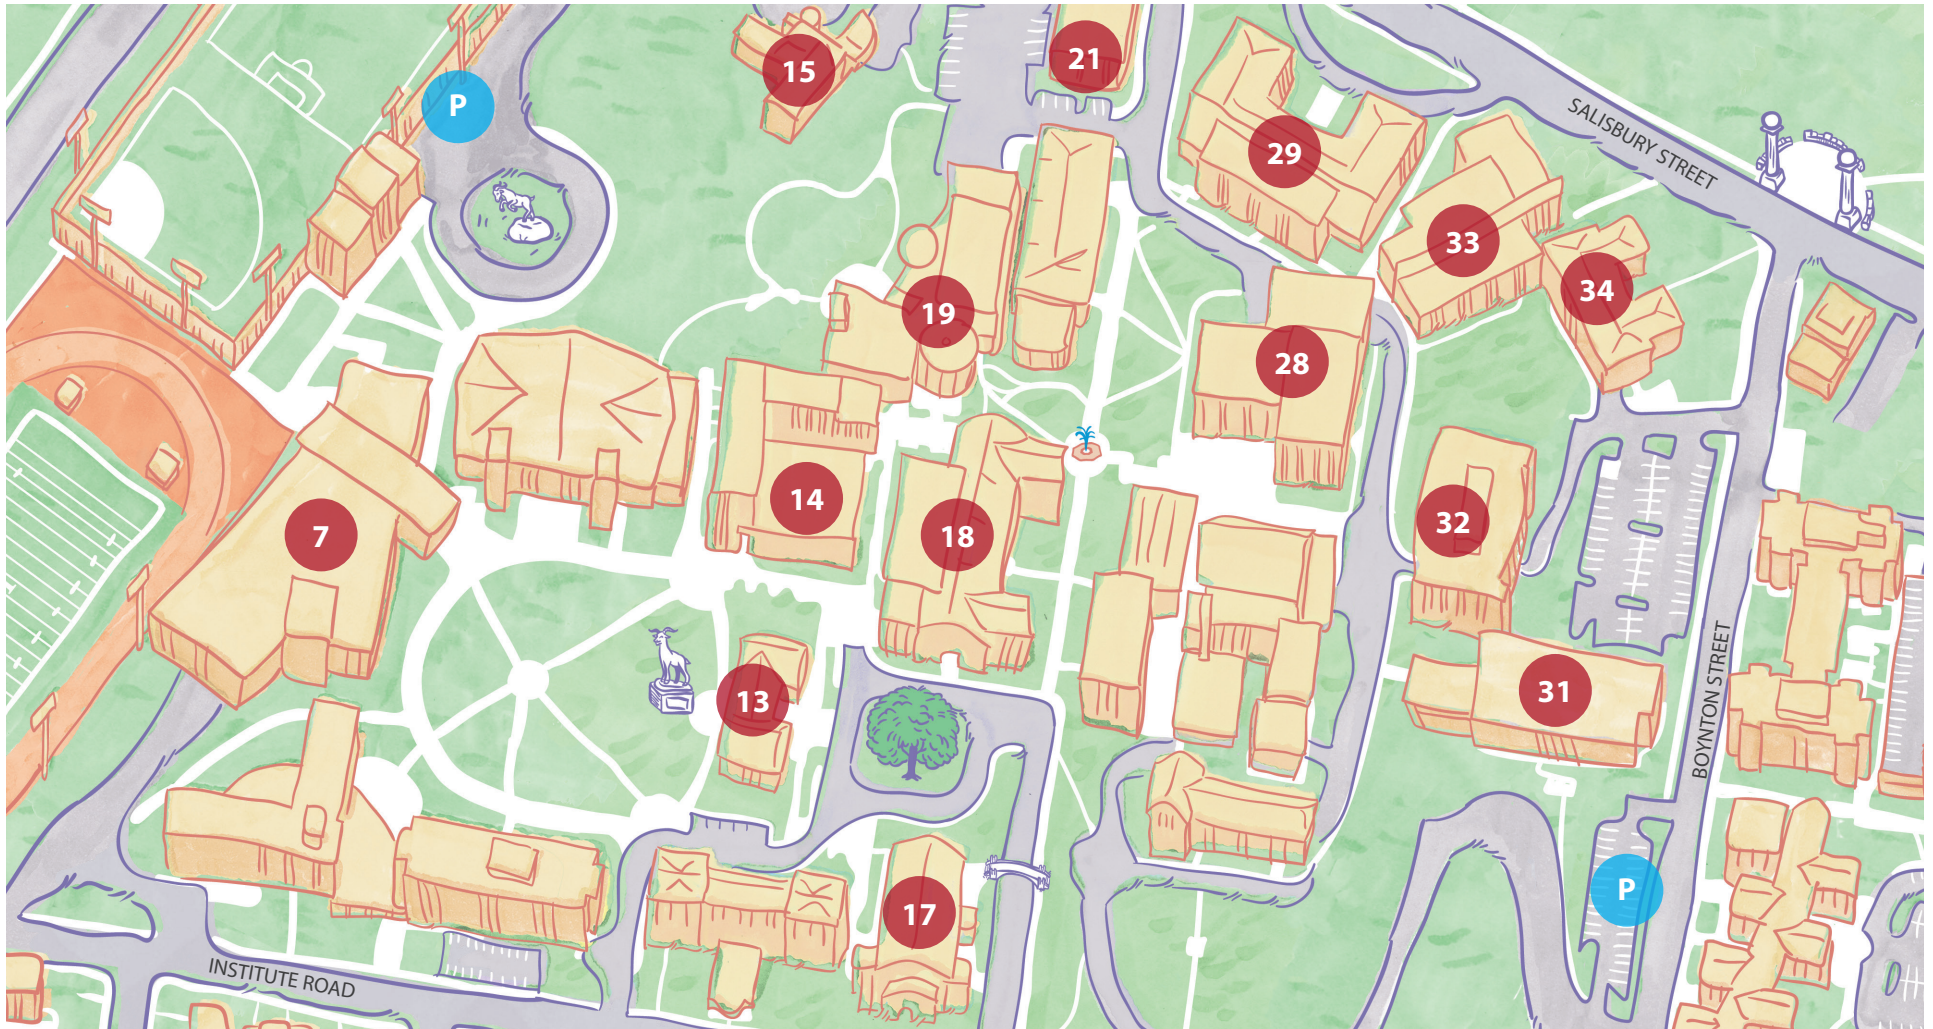

Preview Day | April 18, 2026

Connect to Our WiFi

Scan or navigate to wpi.edu
Select "I need a Guest Pass" and complete your registration
Log in using the username you created and the password
you received via SMS message.

KEY*

7	Sports & Recreation Center	29	Atwater Kent Laboratories
13	Bartlett Center	31	Unity Hall
14	Innovation Studio	32	Gordon Library
15	Higgins House	33	Fuller Laboratories
17	Alden Memorial	34	Kaven Hall
18	Higgins Laboratories		
19	Rubin Campus Center		
21	Goddard Hall		
28	Salisbury Laboratories		

*map numbers correspond to the larger campus maps

WPI

Office of Admissions | Bartlett Center
100 Institute Road
Worcester, MA 01609