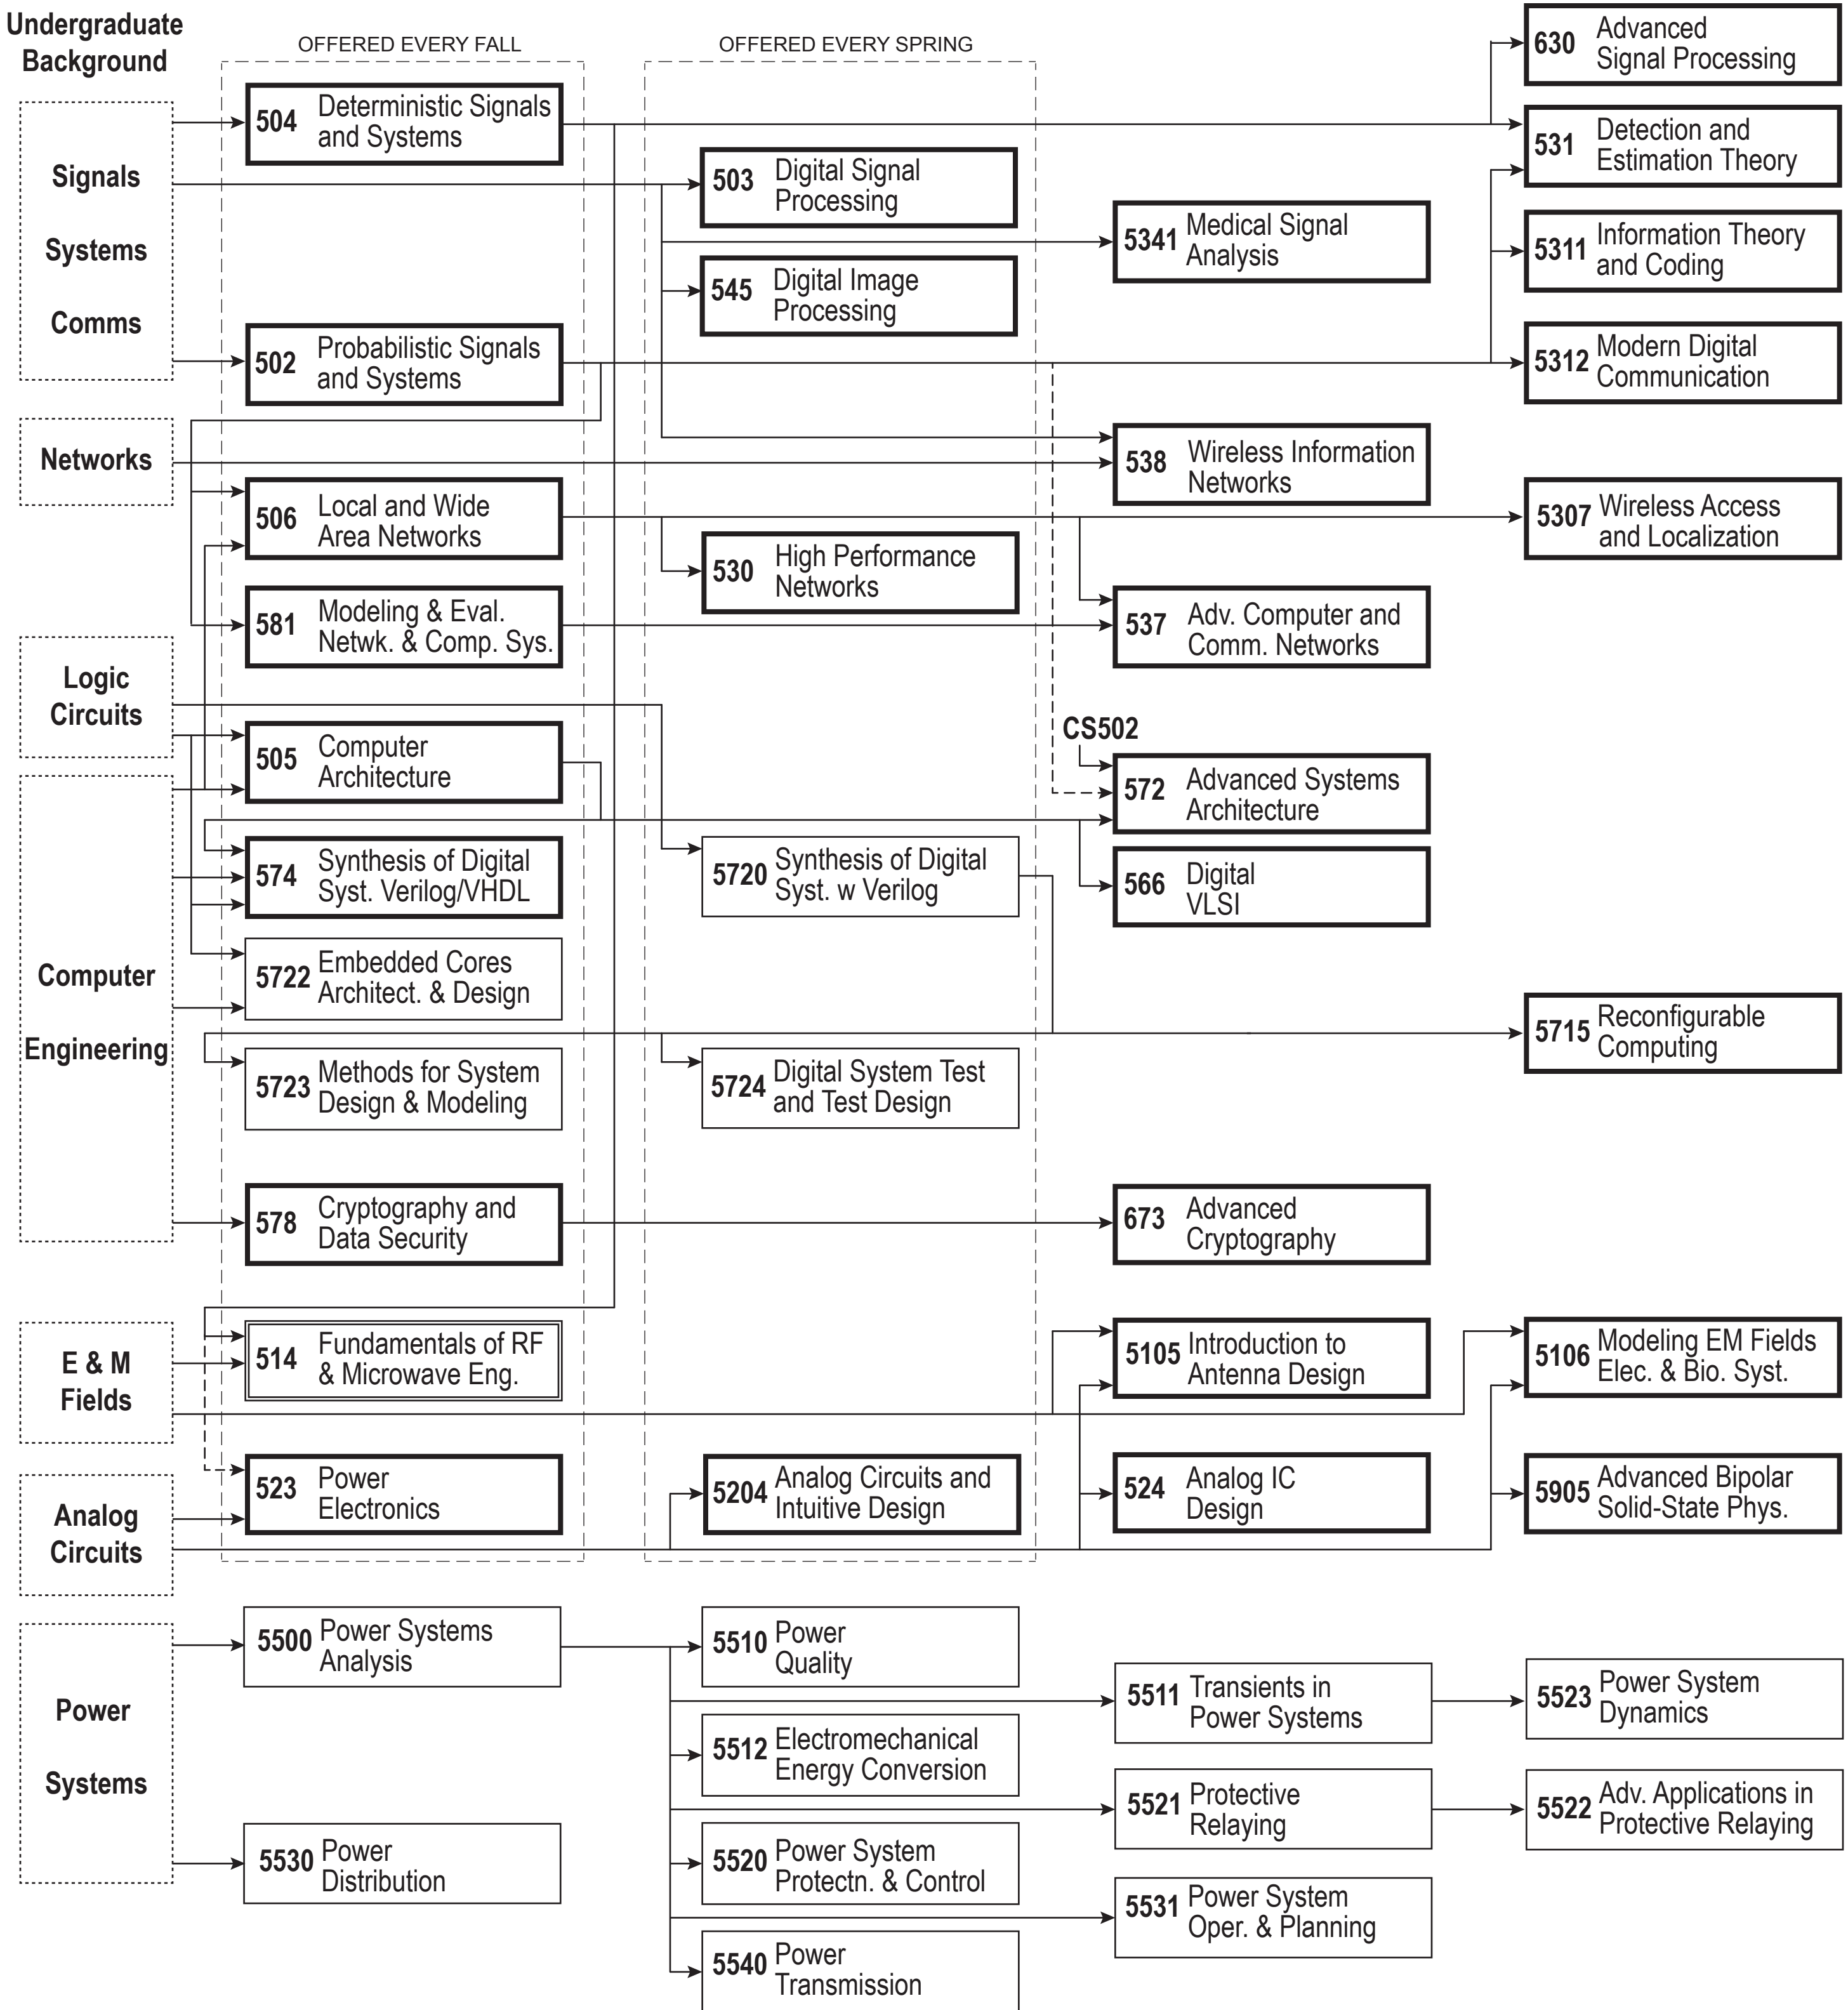

ECE GRADUATE COURSE CHART AY2016-17

KEY:

Arrow indicates background

Solid: prerequisite

Dashed: recommended

Border indicates primary form of course offering

On-campus

Online / off-campus

Blended